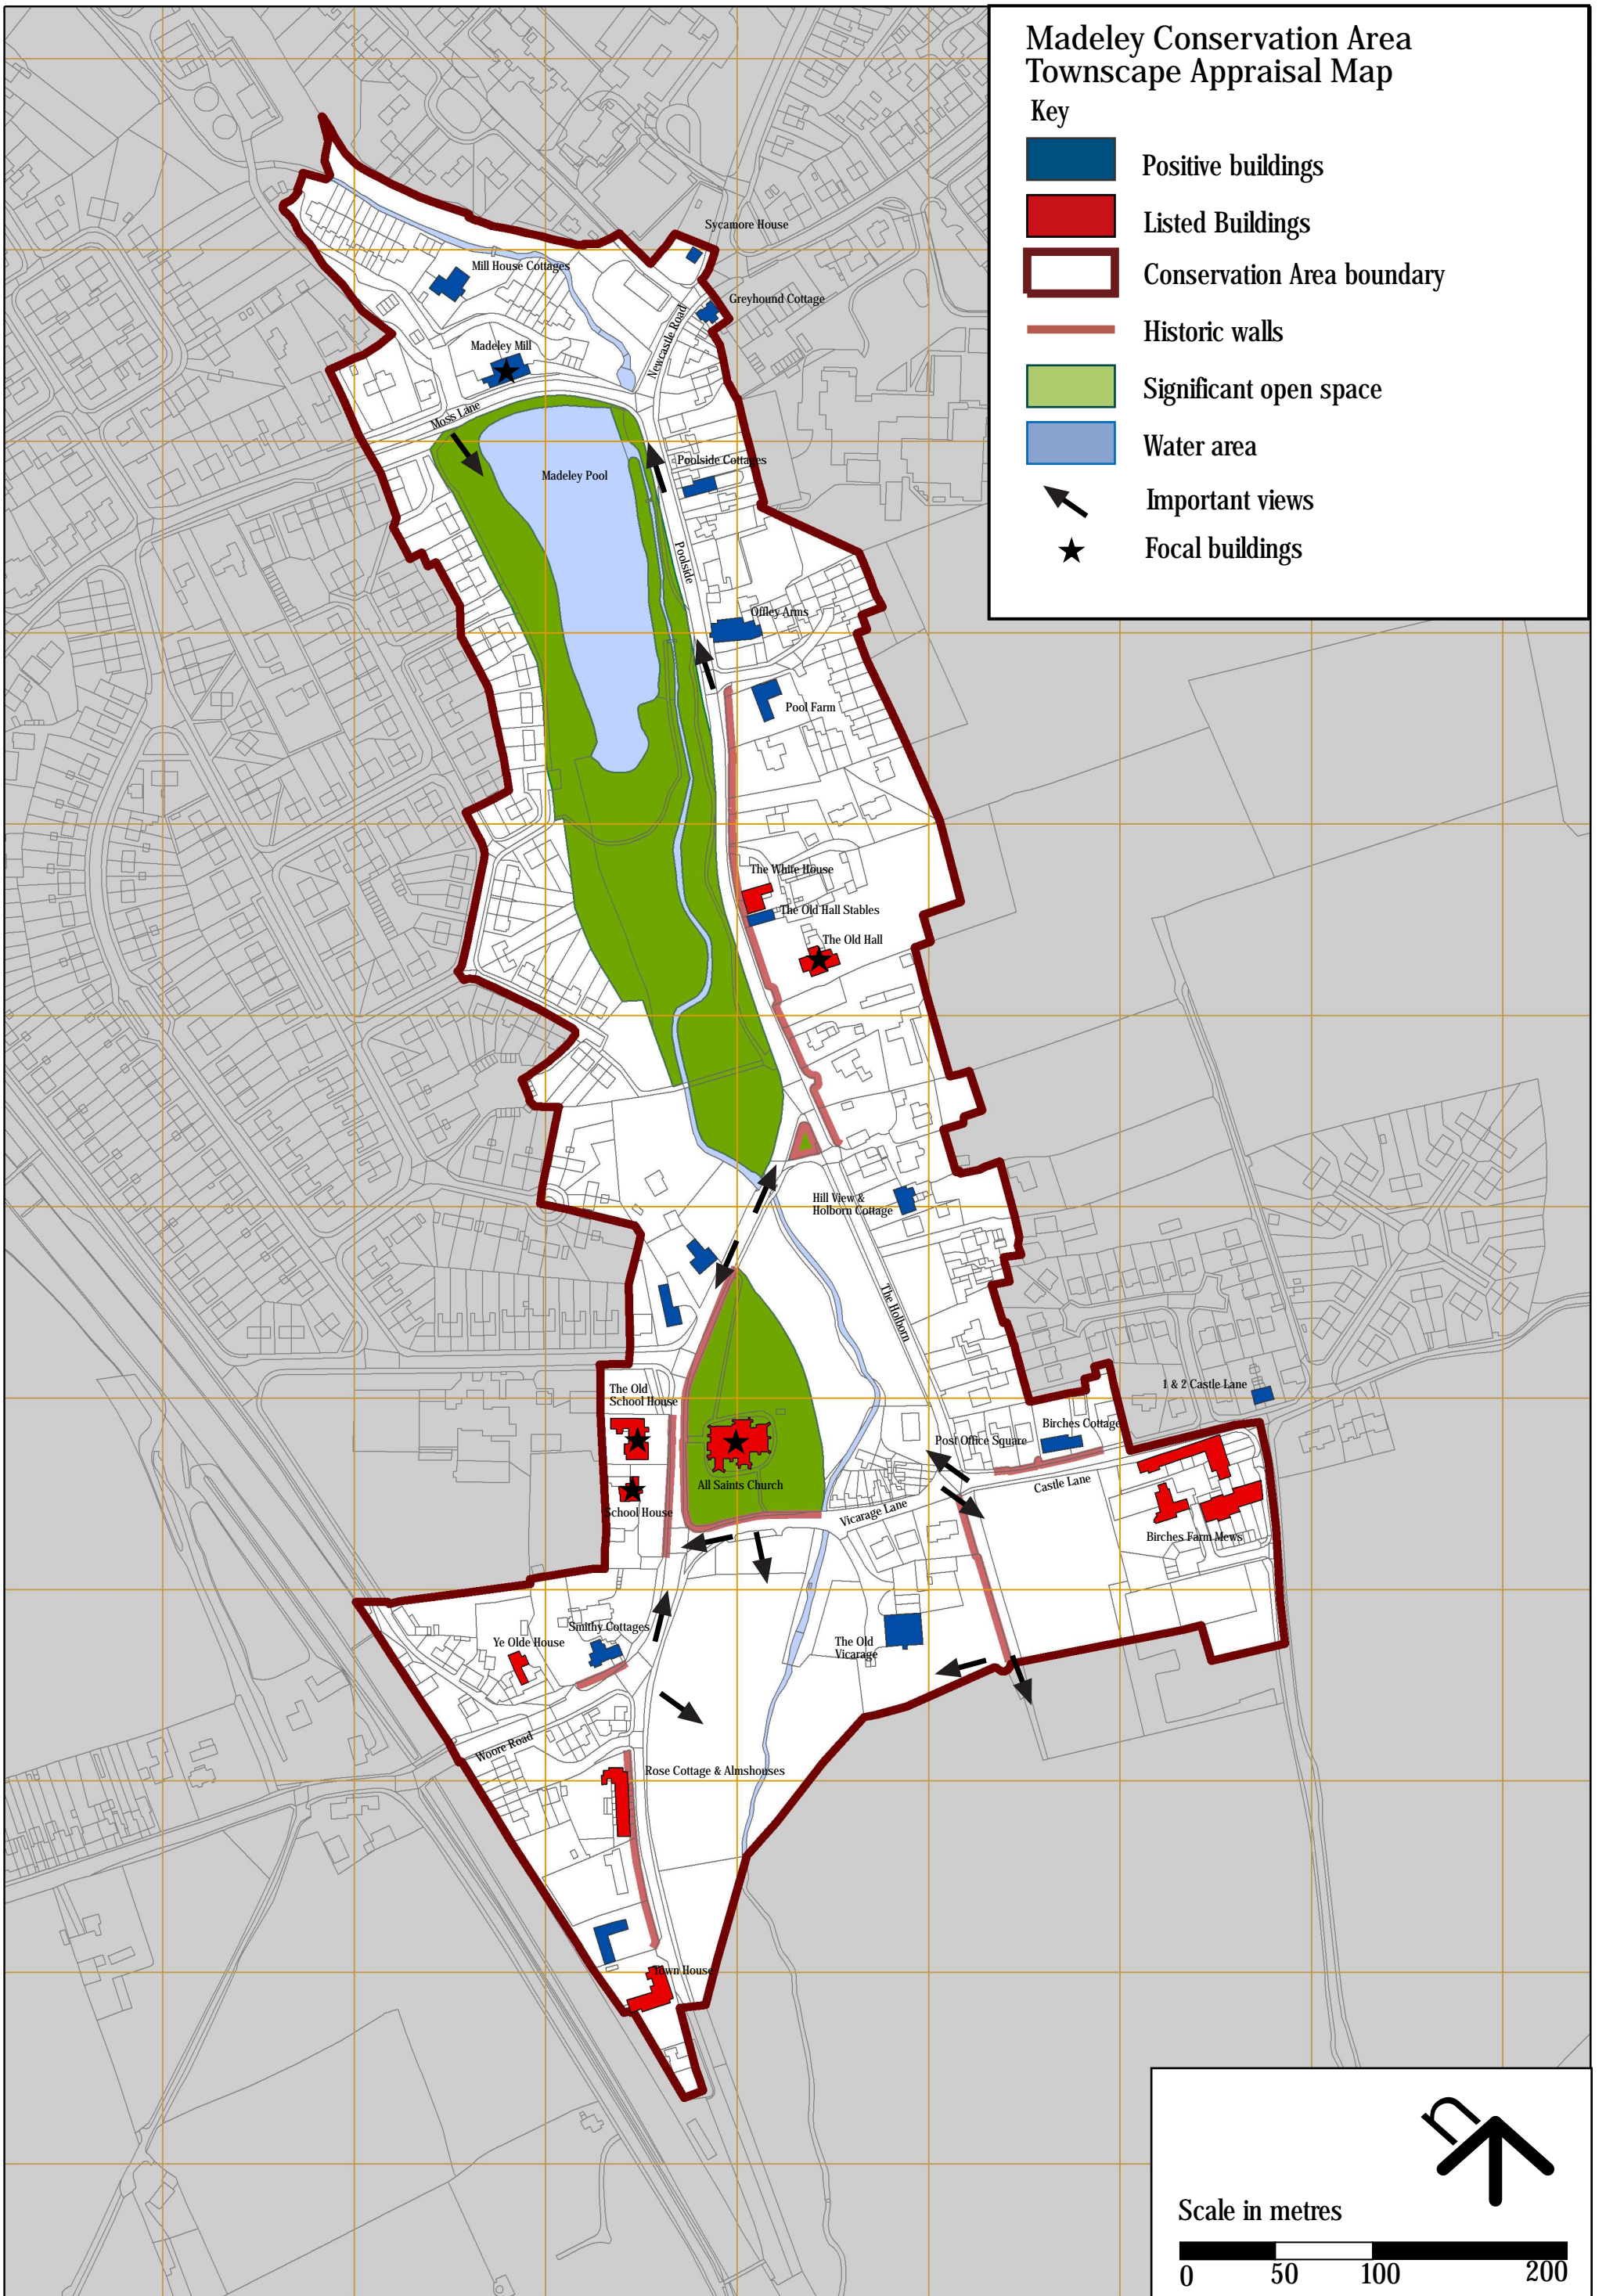

Madeley Conservation Area Townscape Appraisal Map

Key

- Positive buildings
- Listed Buildings
- Conservation Area boundary
- Historic walls
- Significant open space
- Water area
- Important views
- Focal buildings

Scale in metres